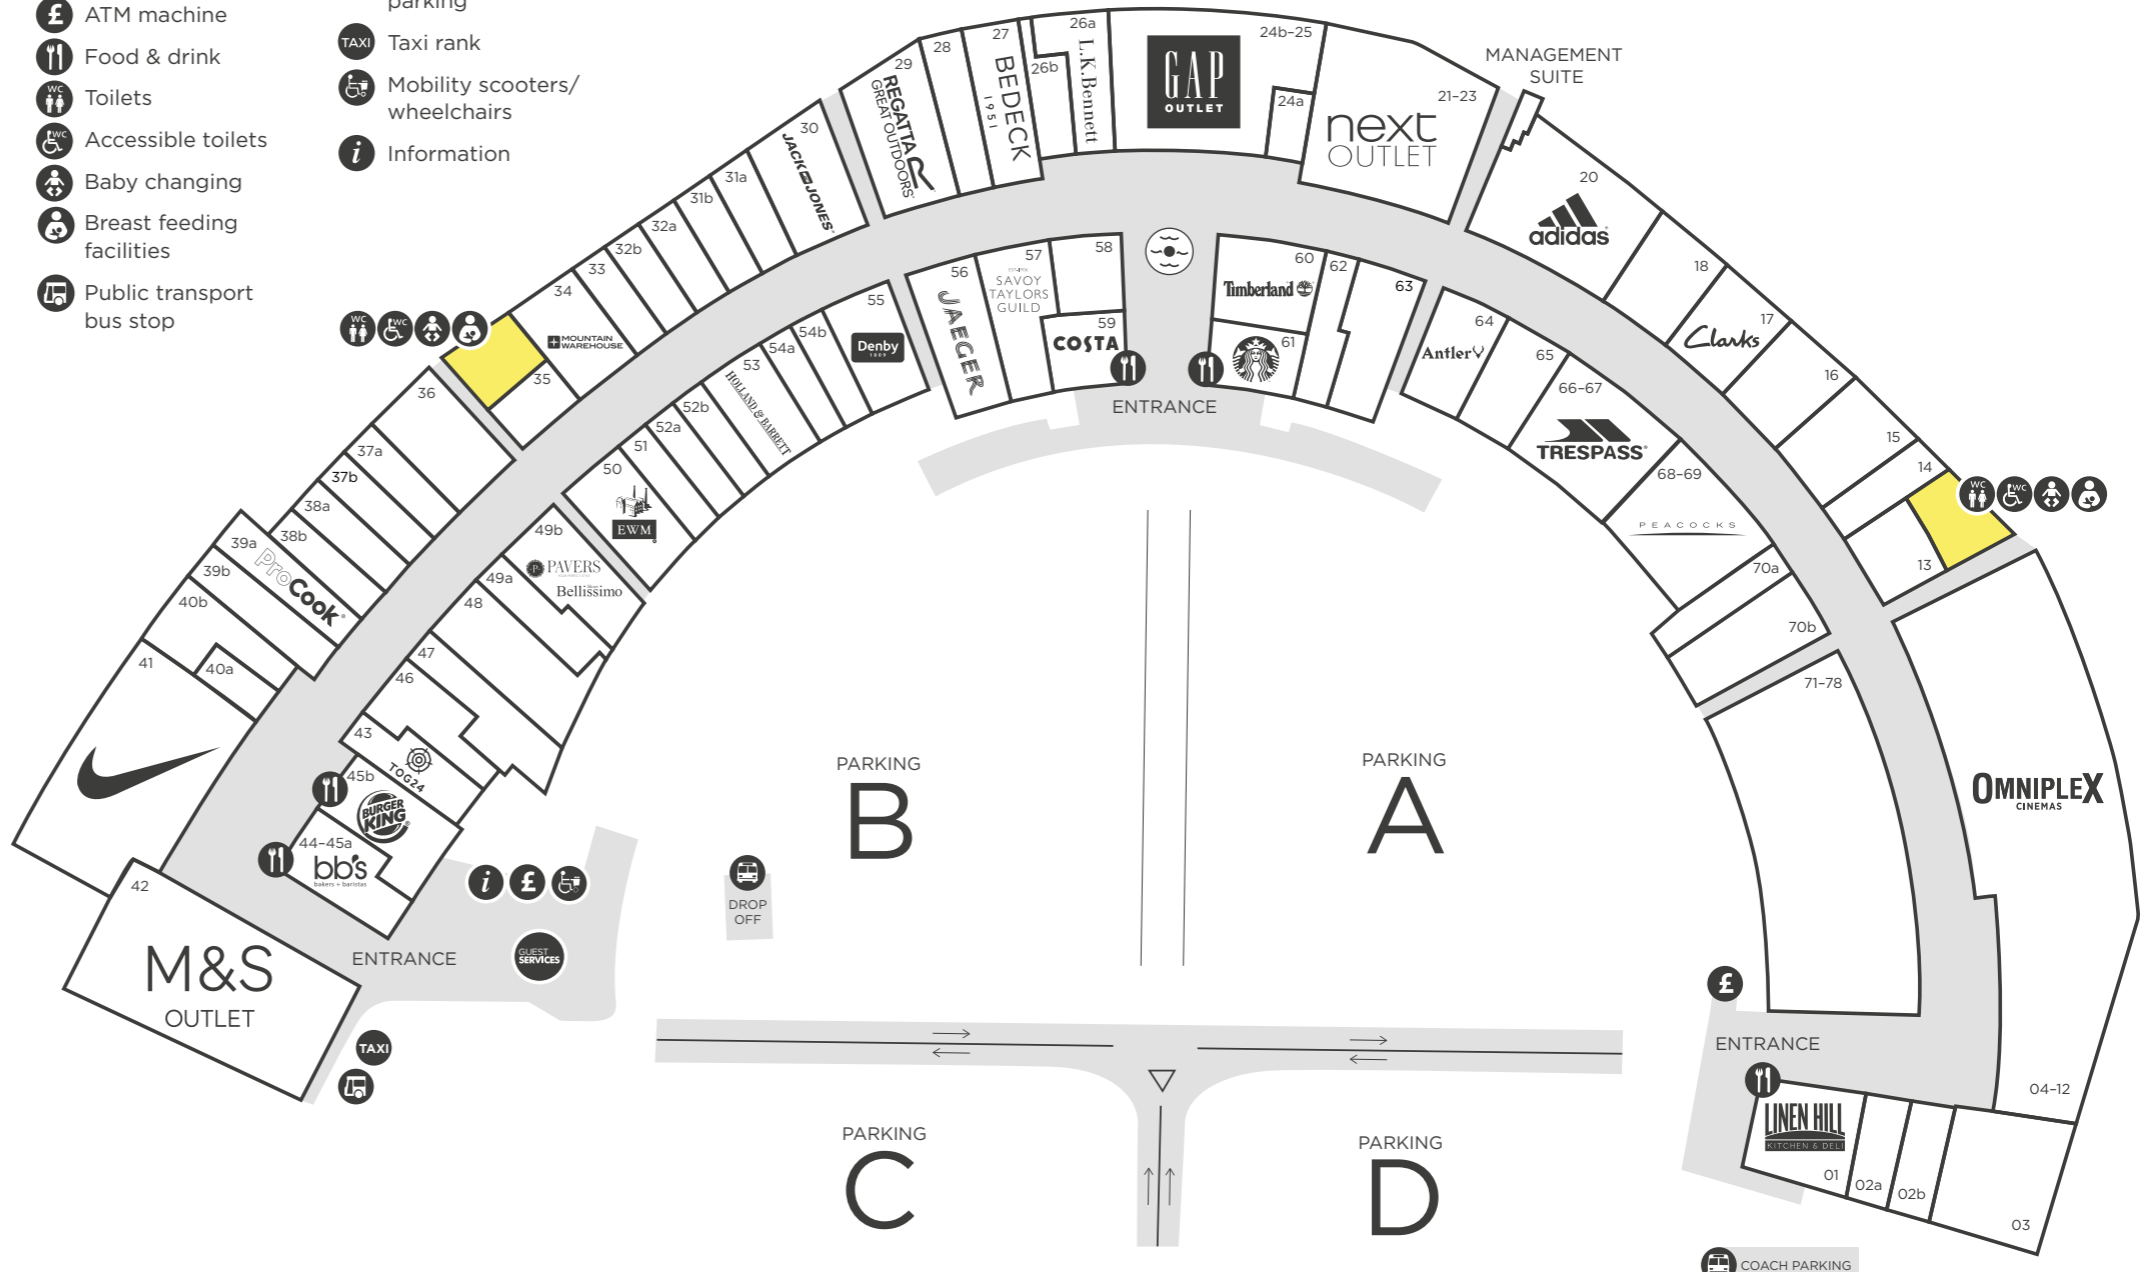

Stores

Accessories

52b	3 Store
64	Antler
54b	Card Centre
35	Chapelle Jewellery
38a	Domo Bags

Fashion & footwear

26b	Calvin Klein Underwear
17	Clarks
39b	Double Two
50	Edinburgh Woollen Mill
24a-25	GAP Outlet
30	Jack & Jones
56	Jaeger
49a	Julian Charles
37b	Klass
26a	L.K.Bennett
42	M&S Outlet
21-23	Next Outlet
58	Olsen
33	Paul Costelloe
49b	Pavers/Bellissimo
68-69	Peacocks
54a	Sandy Lane
57	Savoy Taylors Guild
51	Smyth & Gibson
60	Timberland

Food & drink

44-45	bb's Coffee & Muffins
45b	Burger King
59	Costa Coffee

01	Linen Hill
	McDonald's (Located in Parking D)
61	Starbucks

Health & beauty

36	Beauty Outlet
53	Holland & Barrett
24b	The Perfume Shop

Homeware

27	Bedeck
37a	Christy
55	Denby
39a	ProCook
40b	Ulster Weavers
28	Villeroy & Boch

Kids

47	The Works
46	Toy Town

Leisure

04-12	Omniplex
02b	The Gallery

Sportswear & outdoor

*20	Adidas
38b	Golfino
34	Mountain Warehouse
41	Nike Factory Store
29	Regatta
43	Tog 24
66-67	Trespass

Information

- Guest services
- ATM machine
- Food & drink
- Toilets
- Accessible toilets
- Baby changing
- Breast feeding facilities
- Public transport bus stop
- Coach drop off/parking
- Taxi rank
- Mobility scooters/wheelchairs
- Information

THE BOULEVARD

OUTLET SHOPPING | BANBRIDGE