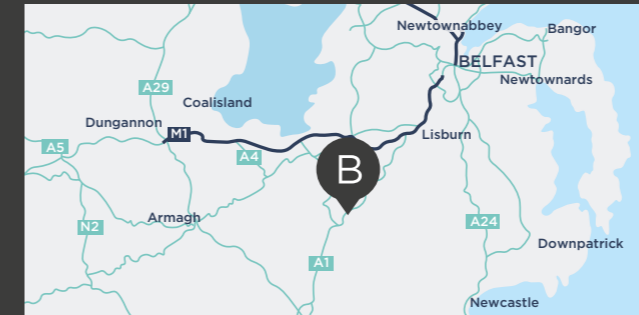

Directions by bus

To plan your journey from Northern Ireland, visit the Translink website. From the Republic of Ireland, visit the Bus Eireann website.

A shuttle bus service is available from Banbridge town centre. A designated taxi collection point is located in the car park adjacent to M&S Outlet.

1,300

FREE CAR & COACH PARKING SPACES