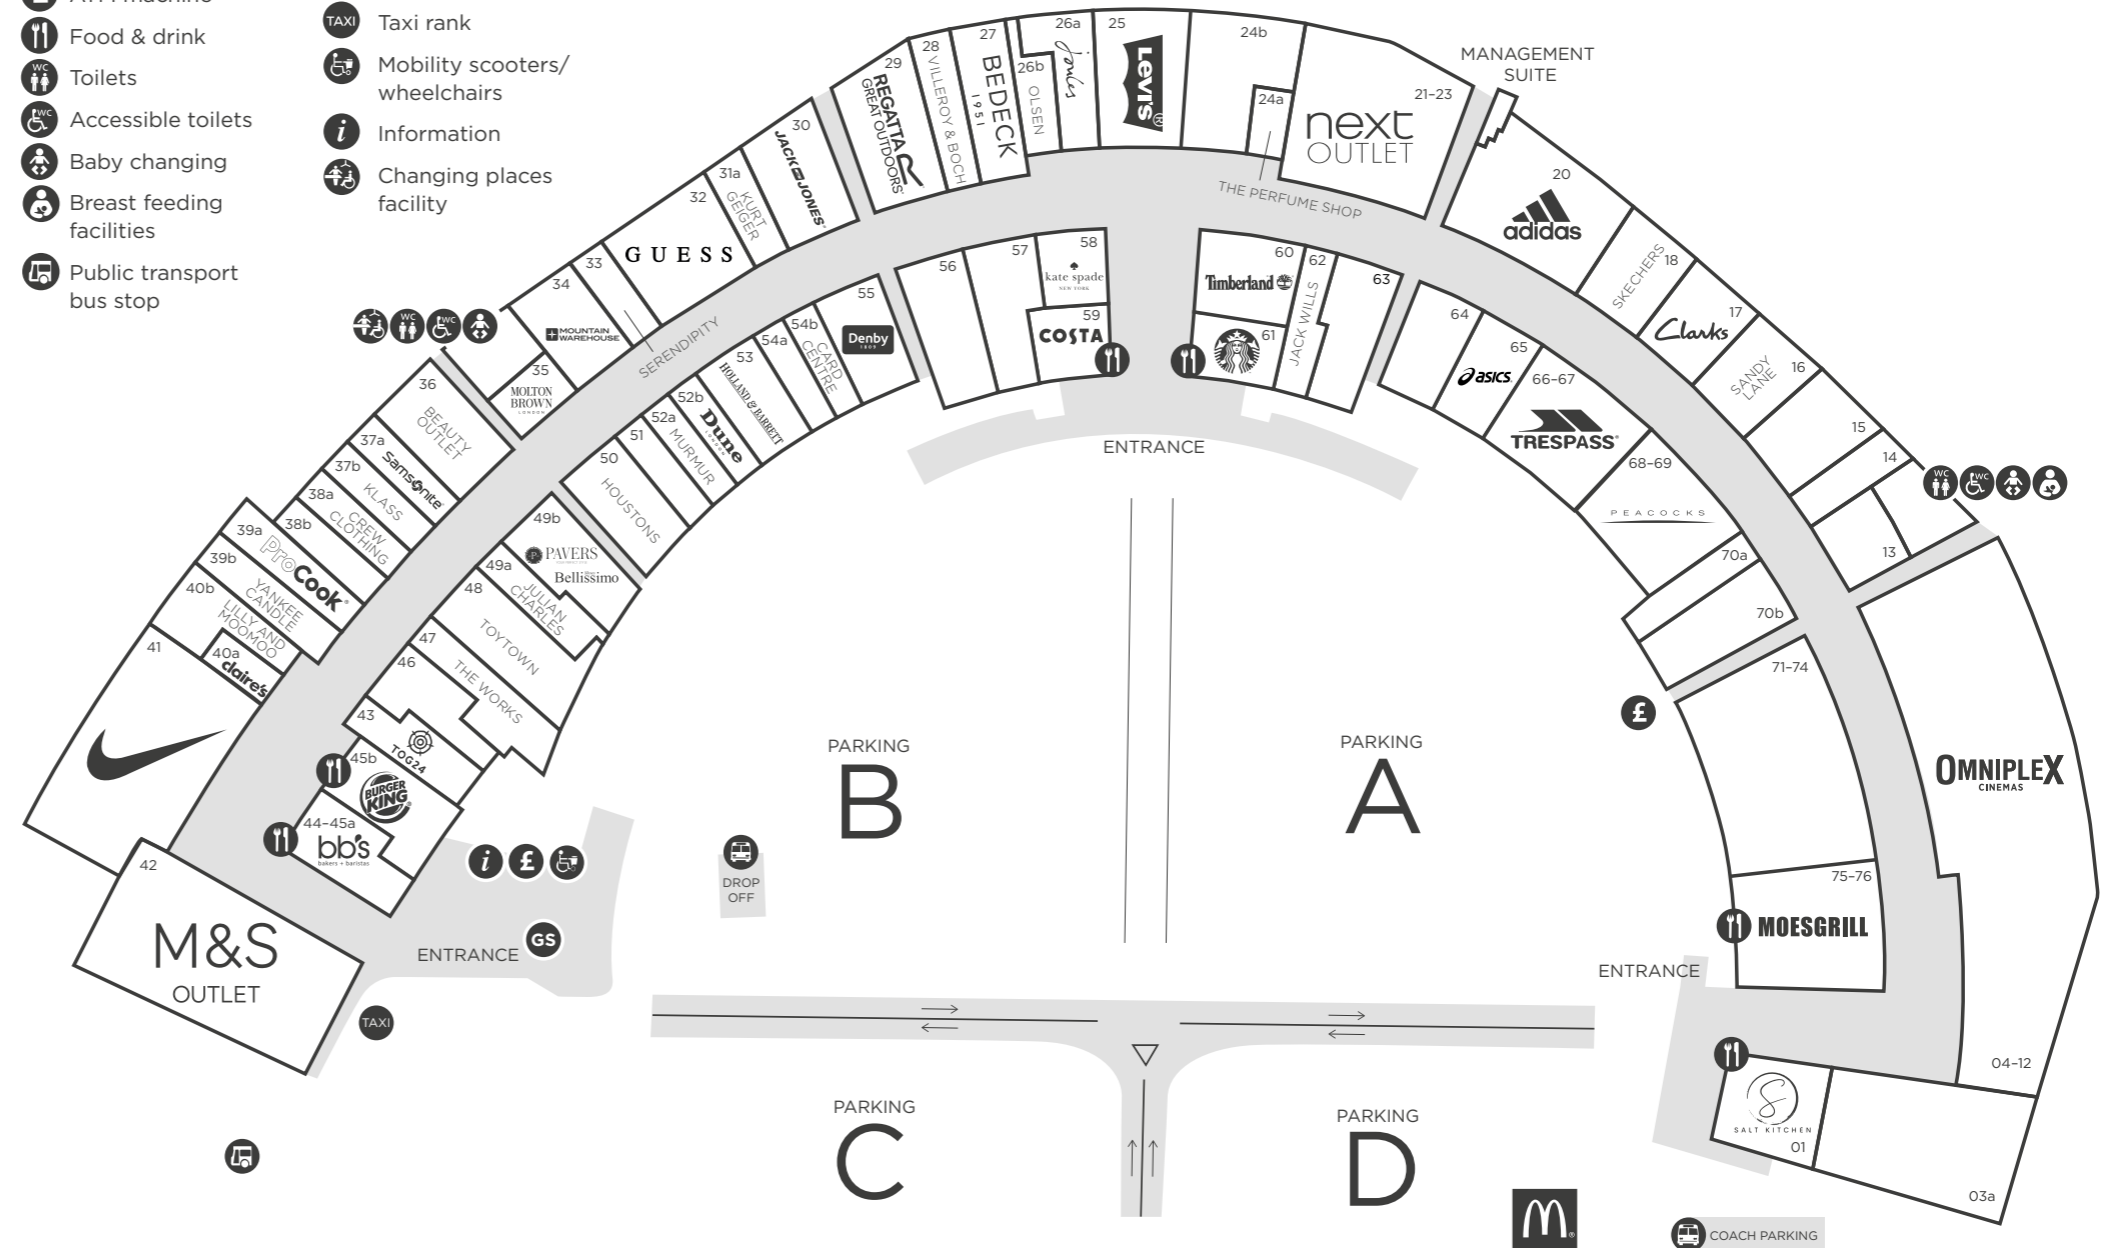

Stores

Accessories

- 40a Claire's Accessories
- 37a Samsonite

Fashion & footwear

- 17 Clarks
- 38a Crew Clothing
- 52b Dune
- 32 Guess
- 50 Houstons
- 30 Jack & Jones
- 62 Jack Wills
- 26a Joules
- 58 Kate Spade
- 37b Klass
- 31a Kurt Geiger
- 25 Levi's
- 42 M&S Outlet
- 21-23 Next Outlet
- 26b Olsen
- 49b Pavers/Bellissimo
- 68-69 Peacocks
- 16 Sandy Lane
- 33 Serendipity
- 18 Skechers
- 60 Timberland

Food & drink

- 44-45a bb's Bakers & Baristas
- 45b Burger King
- 59 Costa Coffee
- D McDonald's
- 75-76 Moe's Grill
- 01 Salt Kitchen
- 61 Starbucks

Health & beauty

- 36 Beauty Outlet
- 53 Holland & Barrett
- 35 Molton Brown
- 24a The Perfume Shop

Homeware

- 27 Bedeck
- 54b Card Centre
- 55 Denby
- 49a Julian Charles
- 40b Lilly and MooMoo
- 52a Murmur
- 39a ProCook
- 28 Villeroy & Boch
- 39b Yankee Candle

Kids

- 47 The Works
- 48 Toy Town

Leisure

- 04-12 Omniplex Cinemas

Sportswear & outdoor

- 20 Adidas
- 65 Asics
- 34 Mountain Warehouse
- 41 Nike Factory Store
- 29 Regatta
- 43 Tog 24
- 66-67 Trespass

Information

- Guest services
- ATM machine
- Food & drink
- Toilets
- Accessible toilets
- Baby changing
- Breast feeding facilities
- Public transport bus stop
- Coach drop off/ parking
- Taxi rank
- Mobility scooters/ wheelchairs
- Information
- Changing places facility

THE BOULEVARD

OUTLET SHOPPING | BANBRIDGE