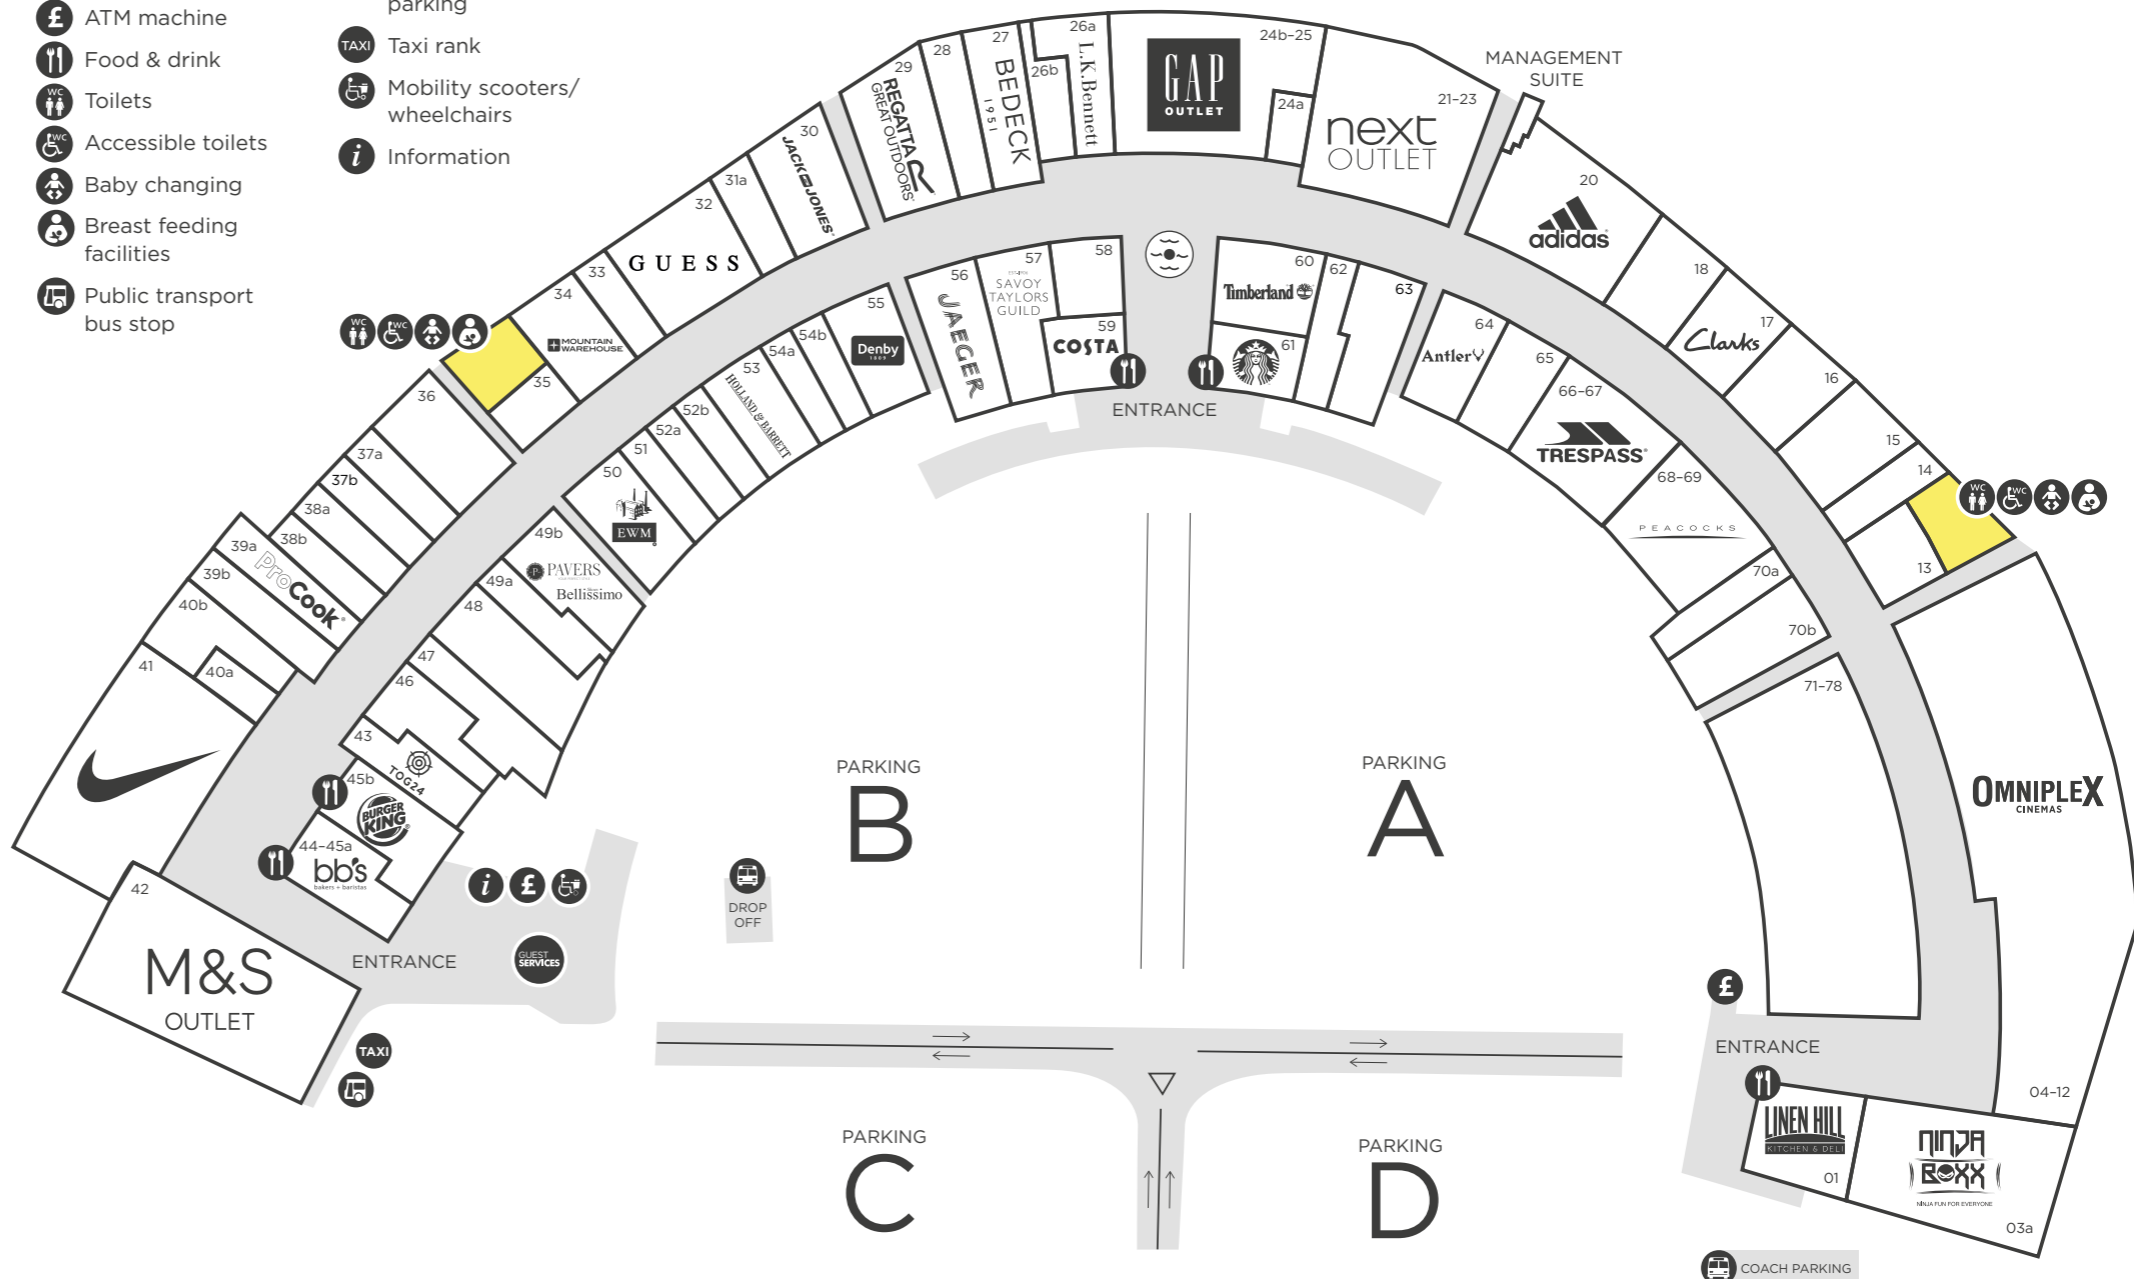

65	ASICS
26b	Calvin Klein Underwear
17	Clarks
39b	Double Two
50	Edinburgh Woollen Mill
32	Guess NEW
24a-25	GAP Outlet
30	Jack & Jones
62	Jack Wills NEW
56	Jaeger
37b	Klass
31a	Kurt Geiger
26a	L.K.Bennett
42	M&S Outlet
21-23	Next Outlet
58	Olsen
33	Paul Costelloe
49b	Pavers/Bellissimo
68-69	Peacocks
54a	Sandy Lane
57	Savoy Taylors Guild
18	Skechers
60	Timberland

Food & drink

44-45	bb's Coffee & Muffins
45b	Burger King

59	Costa Coffee
01	Linen Hill
	McDonald's (Located in Parking D)
61	Starbucks

Health & beauty

36	Beauty Outlet
53	Holland & Barrett
24b	The Perfume Shop

Homeware

27	Bedeck
37a	Christy
55	Denby
49a	Julian Charles
39a	ProCook
40b	Ulster Weavers
28	Villeroy & Boch

Kids

03a	Ninja Box NEW
47	The Works
46	Toy Town

Leisure

04-12	Omniplex
02b	The Gallery

Sportswear & outdoor

20	Adidas
38b	Golfino
34	Mountain Warehouse
41	Nike Factory Store
29	Regatta
43	Tog 24
66-67	Trespass

Information

- Guest services
- ATM machine
- Food & drink
- Toilets
- Accessible toilets
- Baby changing
- Breast feeding facilities
- Public transport bus stop
- Coach drop off/parking
- Taxi rank
- Mobility scooters/wheelchairs
- Information