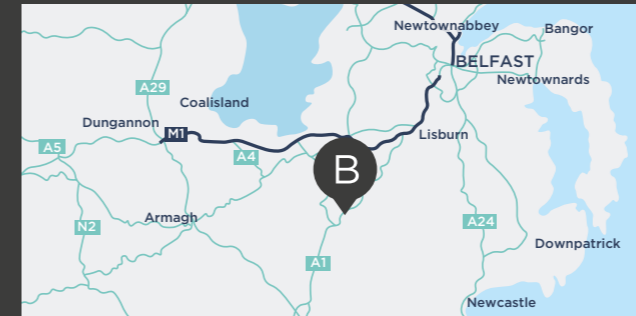

Directions by bus

To plan your journey from Northern Ireland, visit the Translink website. From the Republic of Ireland, visit the Bus Eireann website.

A shuttle bus service is available from Banbridge town centre. A designated taxi collection point is located in the car park adjacent to M&S Outlet.

1,300

FREE CAR & COACH PARKING SPACES