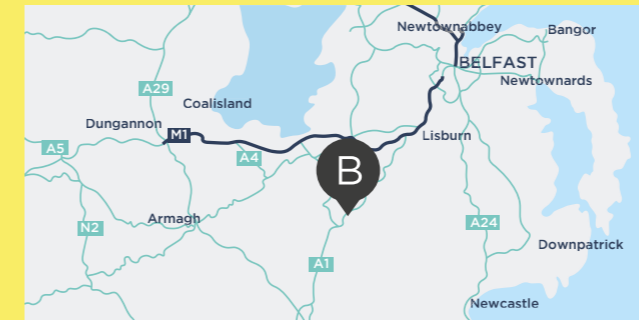

Shop smart

With up to 70% off well-loved brands every day, The Boulevard is the first choice for the smart shopper.

From fashion with the wow-factor, to furnishings that will make your home look amazing, you'll get your hands on the best brands for even less.

Grab a bite

With a variety of cafés and restaurants, why not rest and recharge after a hard days shopping at The Boulevard by having a bite to eat with the family.

Entertainment

After a busy shopping trip finding fantastic offers, what better way to unwind than taking in the latest movie. Grab your popcorn and get ready for a blockbuster evening at The Boulevard!

Welcome

Home to more than 50 of the world's best-known retail brands, The Boulevard, near Banbridge is a shopping destination like no other. It's the perfect place for bargain hunters with permanent reductions of up to 70% off the RRP. There's also a host of cafés, restaurants and leisure activities all looked after by our exceptional customer service team, making it as popular with families as it is with fashion lovers.

Get even more for your money at The Boulevard with our discount-card, sign up at Guest Services for exclusive one day offers.

Mobile phone charging points are available at Guest Services.

How to find us

Directions by car

The Boulevard is located on the A1 road linking Belfast and Dublin, just outside Banbridge. Postcode for sat nav users is BT32 4LF.

Directions by bus

A shuttle bus service is available from Banbridge town centre. A designated taxi collection point is located in the car park adjacent to M&S Outlet.

1,300

FREE CAR & COACH PARKING SPACES

Opening hours

Mon-Wed: 10am-6pm
Thur & Fri: 10am-9pm
Sat: 9am-6pm
Sun: 1pm-6pm

For further information & store opening times visit our website or call us on 028 4062 5151.