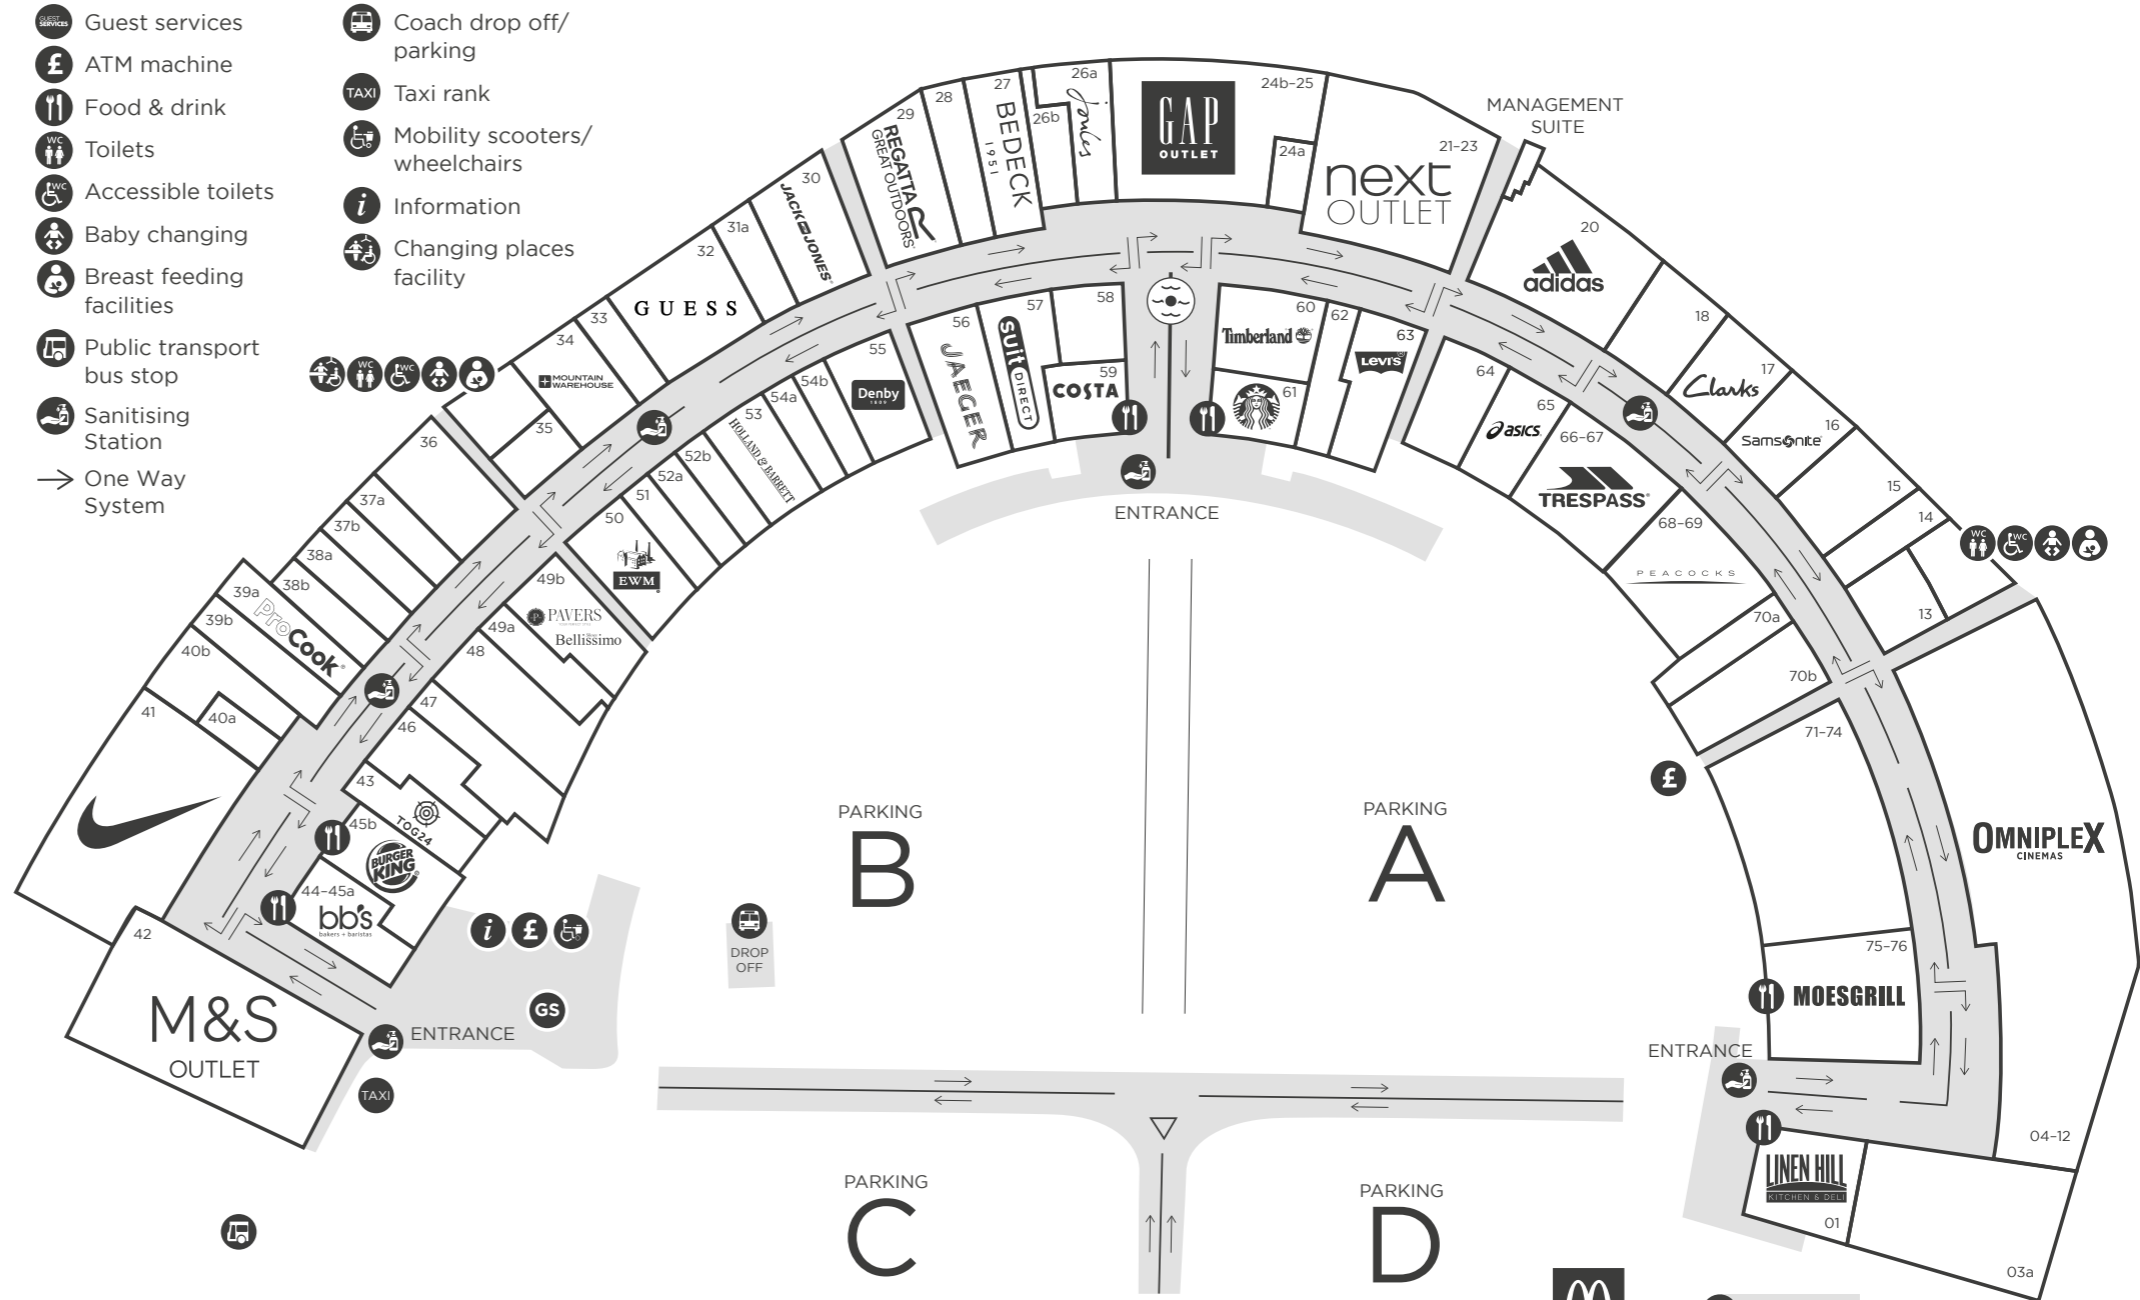

Stores

Accessories

54b Card Centre
16 Samsonite

Fashion & footwear

17 Clarks
38a Crew Clothing
39b Double Two
24b-25 GAP Outlet
32 Guess
30 Jack & Jones
52a Jack & Jones Juniors
62 Jack Wills
56 Jaeger
26a Joules NEW
37b Klass
31a Kurt Geiger
63 Levi's
42 M&S Outlet
21-23 Next Outlet
58 Olsen
33 Paul Costelloe
49b Pavers/Bellissimo
68-69 Peacocks
54a Sandy Lane
18 Skechers
57 Suit Direct
50 The Edinburgh Woollen Mill
60 Timberland

Food & drink

44-45a bb's Coffee & Muffins
45b Burger King

59 Costa Coffee
01 Linen Hill Kitchen & Deli
D McDonald's
75-76 Moe's Grill
61 Starbucks

Health & beauty

36 Beauty Outlet
53 Holland & Barrett
24a The Perfume Shop

Homeware

27 Bedeck
55 Denby
49a Julian Charles
39a ProCook
28 Villeroy & Boch

Kids

47 The Works
46 Toy Town

Leisure

04-12 Omniplex

Sportswear & outdoor

20 adidas
65 ASICS
34 Mountain Warehouse
41 Nike Factory Store
29 Regatta
43 Tog 24
66-67 Trespass

Information

- Guest services
- ATM machine
- Food & drink
- Toilets
- Accessible toilets
- Baby changing
- Breast feeding facilities
- Public transport bus stop
- Sanitising Station
- Coach drop off/parking
- Taxi rank
- Mobility scooters/wheelchairs
- Information
- Changing places facility
- One Way System

Please observe the one way system

THE BOULEVARD

OUTLET SHOPPING | BANBRIDGE